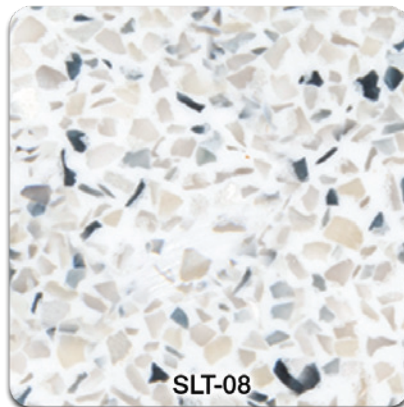

SLT COLORS

Custom colors available upon request. Additional costs may apply. *We do our best to ensure that our color swatches are as true to color as possible. The color swatches shown on this page are intended as a guide only. If an exact color match is required, please ask for a sample.

These SLT color samples have a base color of white. You may choose any Standard color as the base color.

STANDARD COLORS