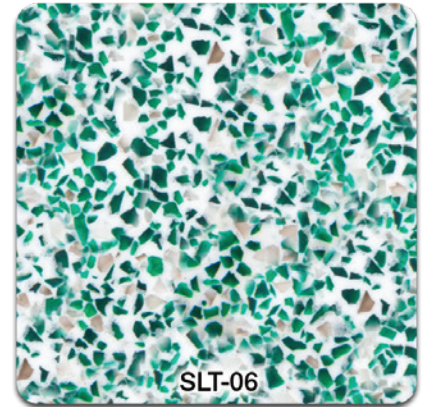

SLT COLORS

Custom colors available upon request. Additional costs may apply. *We do our best to ensure that our color swatches are as true to color as possible. The color swatches shown on this page are intended as a guide only. If an exact color match is required, please ask for a sample.

These SLT color samples have a base color of white. You may choose any Standard color as the base color.

STANDARD COLORS