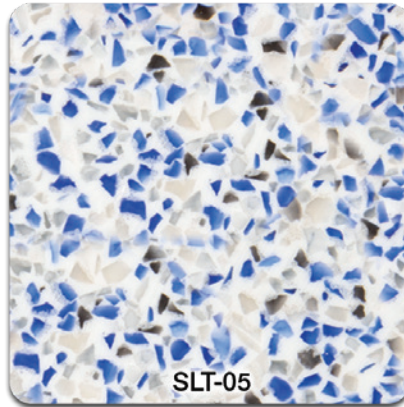

SLT COLORS

Custom colors available upon request. Additional costs may apply. *We do our best to ensure that our color swatches are as true to color as possible. The color swatches shown on this page are intended as a guide only. If an exact color match is required, please ask for a sample.

These SLT color samples have a base color of white. You may choose any Standard color as the base color.

STANDARD COLORS