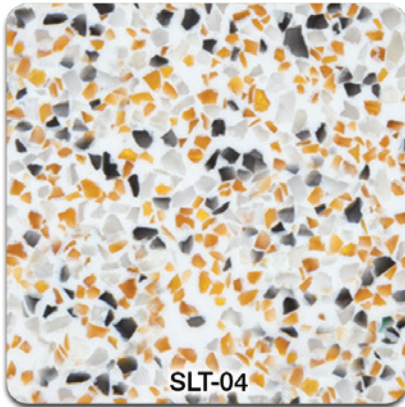

SLT COLORS

Custom colors available upon request. Additional costs may apply. *We do our best to ensure that our color swatches are as true to color as possible. The color swatches shown on this page are intended as a guide only. If an exact color match is required, please ask for a sample.

These SLT color samples have a base color of white. You may choose any Standard color as the base color.

STANDARD COLORS