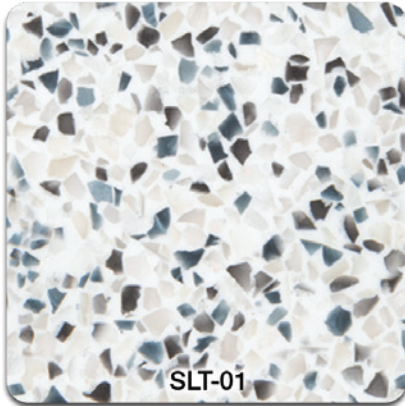

SLT COLORS

Custom colors available upon request. Additional costs may apply. *We do our best to ensure that our color swatches are as true to color as possible. The color swatches shown on this page are intended as a guide only. If an exact color match is required, please ask for a sample.

These SLT color samples have a base color of white. You may choose any Standard color as the base color.

STANDARD COLORS