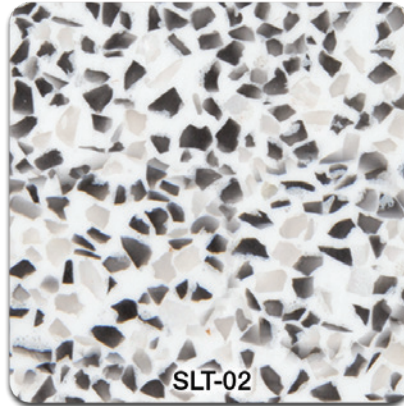

SLT COLORS

Custom colors available upon request. Additional costs may apply. *We do our best to ensure that our color swatches are as true to color as possible. The color swatches shown on this page are intended as a guide only. If an exact color match is required, please ask for a sample.

These SLT color samples have a base color of white. You may choose any Standard color as the base color.

STANDARD COLORS